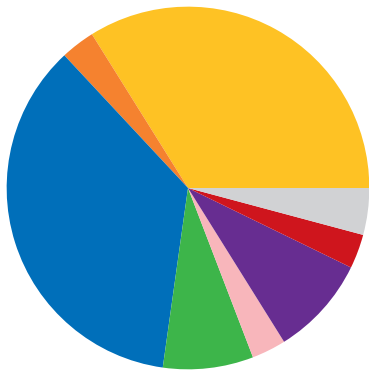

YAKIMA COUNTY, WA & CANADA

100 people are employed at the 10 Canadian-owned businesses operating in Yakima County, and an additional 2,350 jobs depend on goods and services exports to Canada

Yakima County exports \$438 million in goods to Canada annually

Top Yakima County goods exports to Canada

■ Ag. & Construction Machinery.....	\$133 million
■ Fruits & Tree Nuts.....	\$82 million
■ Plastics Products.....	\$38 million
■ Preserves & Specialty Foods.....	\$24 million
■ Meat Products.....	\$15 million

Yakima County exports \$17 million in services to Canada annually

Top Yakima County services exports to Canada

Travel (including for education).....	\$12 million
Business services.....	\$3 million
Charges for the use of intellectual property....	\$1 million
Financial services.....	\$1 million
Insurance services.....	\$214,000